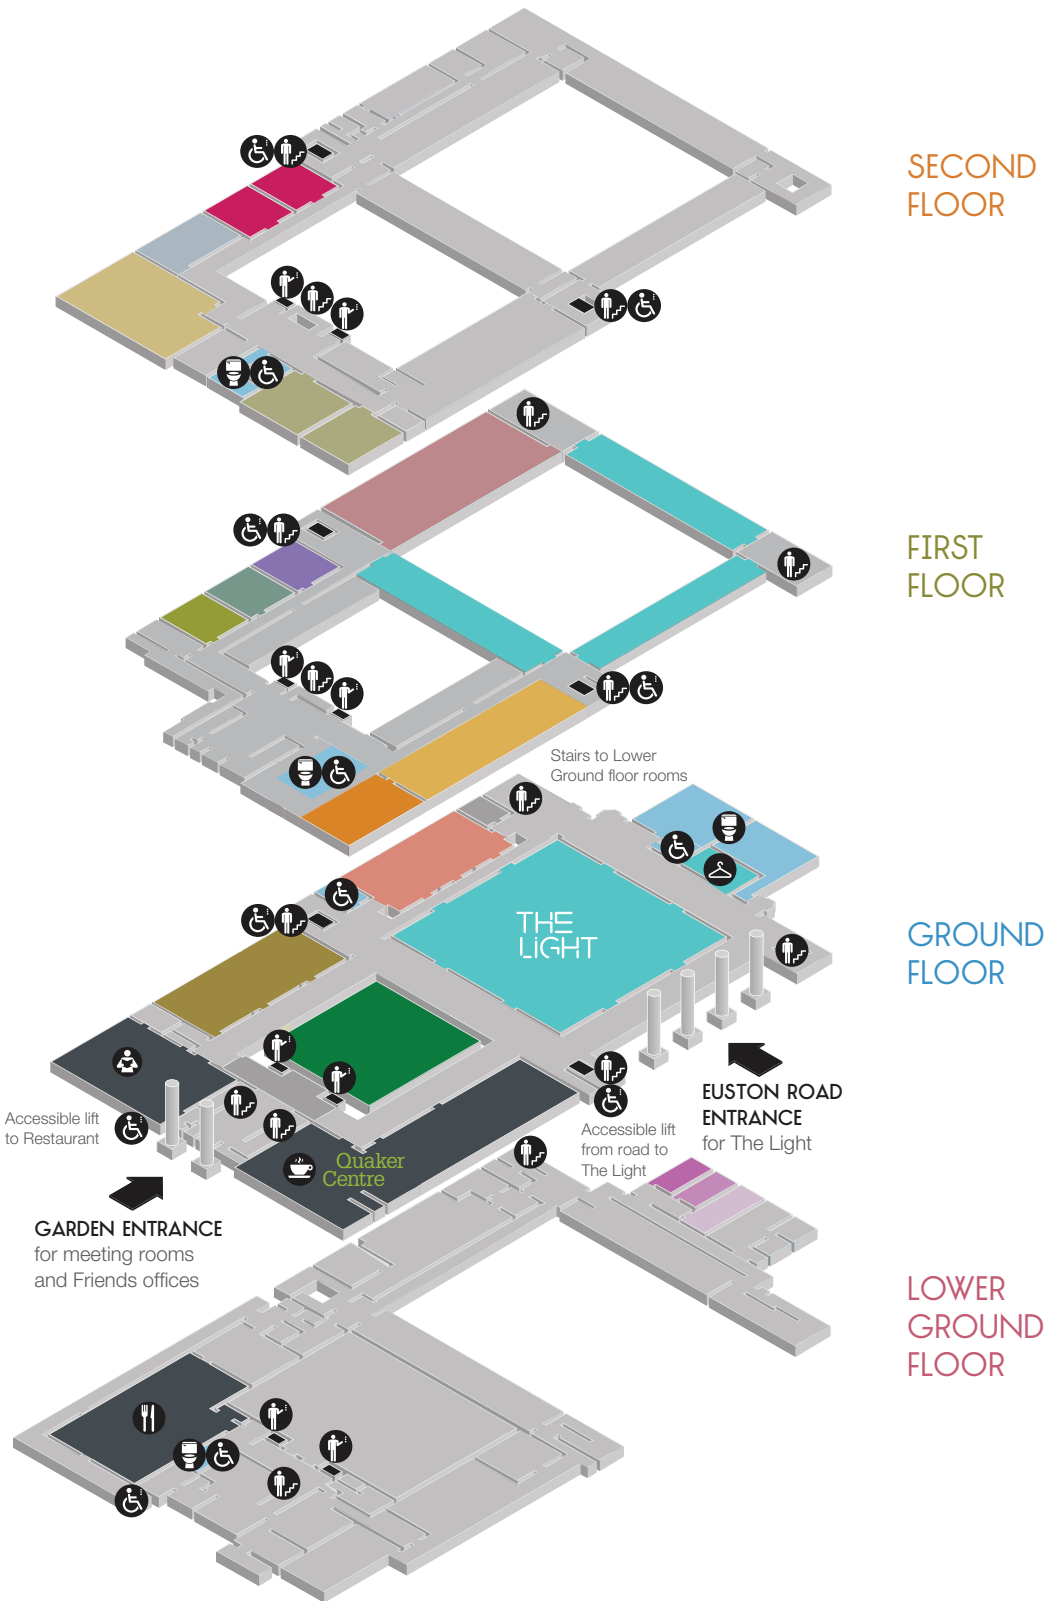

FRIENDS HOUSE

020 7663 1100

events@quaker.org.uk

www.friendshouse.co.uk

FRIENDS HOUSE FLOOR PLAN

2 SECOND FLOOR

- Elizabeth Fry (1 and 2)
- Margaret Fell
- George Fox
- William Penn (1 and 2)

1 FIRST FLOOR

- Marjorie Sykes
- Hilda Clark (1, 2 and 3)
- Abraham Darby
- Kathleen Lonsdale
- George Bradshaw
- Sarah Fell
- The Light (Upper Level)

G GROUND FLOOR

- Waldo Williams (1 and 2)
- Ada Salter (1, 2 and 3)
- The Light
- Courtyard
- Café and Bookshop

LG LOWER GROUND FLOOR

- Bayard Rustin
- Lucretia Mott
- John Woolman
- KEY

- Toilets
- Accessible toilets
- Stairs
- Lifts
- Accessible lift
- Restaurant
- Café
- Cloakroom (The Light)
- Library

Friends House (London) Hospitality Ltd | 173-177 Euston Road | London | NW1 2BJ
telephone: 020 7663 1100 | email: events@quaker.org.uk | web: www.friendshouse.co.uk

Friends House (London) Hospitality Ltd. is wholly owned by Britain Yearly Meeting of the Religious Society of Friends (Quakers) and is registered in England and Wales. Company number: 06204129. Registered office: 173 Euston Road, London, NW1 2BJ.