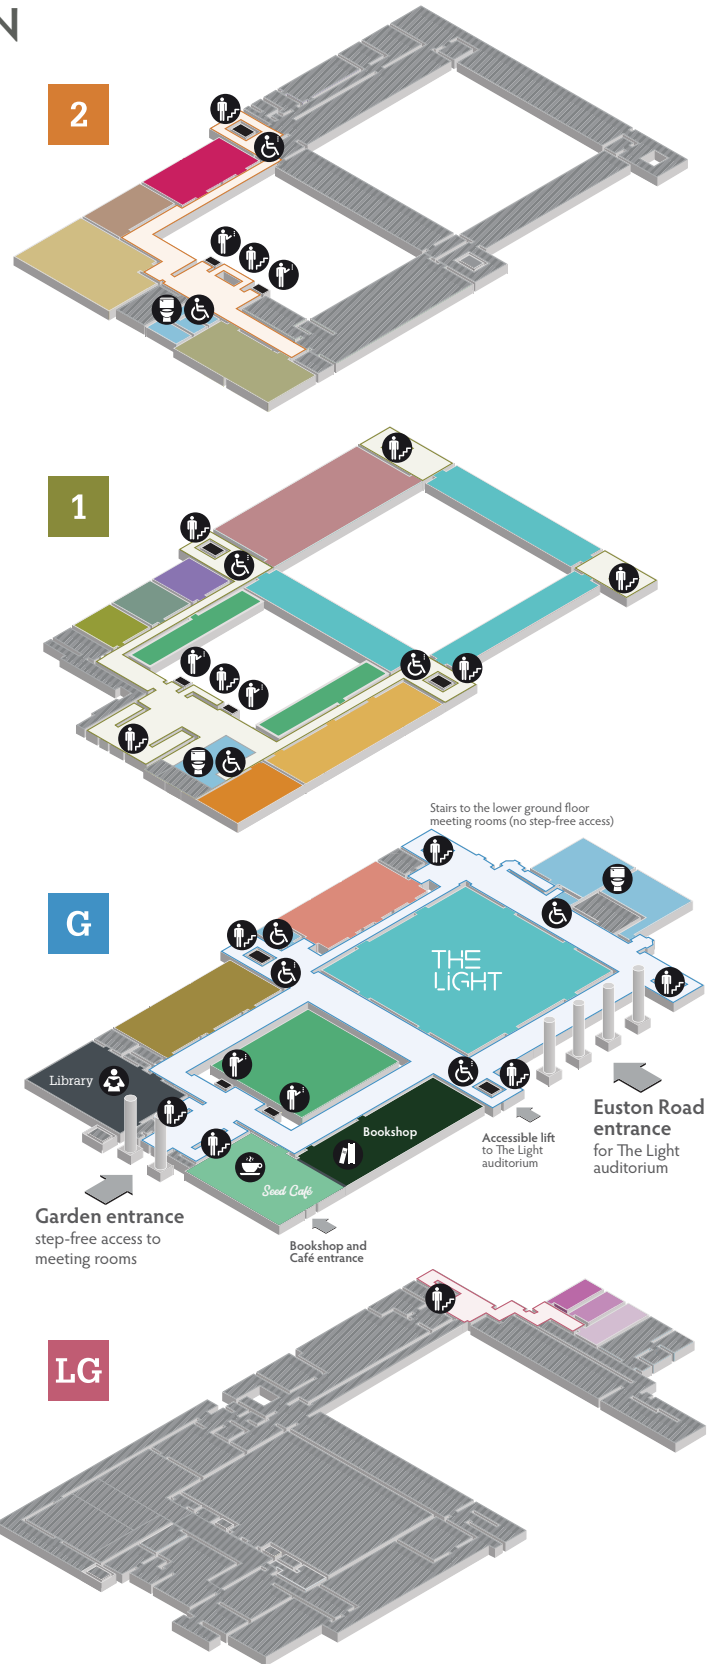

FRIENDS HOUSE

020 7663 1100

events@quaker.org.uk

www.friendshouse.co.uk

FRIENDS HOUSE FLOOR PLAN

2 SECOND FLOOR

- George Fox
- Margaret Fell
- Elizabeth Fry (1 and 2)
- William Penn (1 and 2)

1 FIRST FLOOR

- Marjorie Sykes
- Hilda Clark (1, 2 and 3)
- Abraham Darby
- Kathleen Lonsdale
- George Bradshaw
- Sarah Fell
- The Light (Upper Level)
- Courtyard Balconies

G GROUND FLOOR

- Waldo Williams (1 and 2)
- Ada Salter (1, 2 and 3)
- The Light
- Courtyard
- Seed Café (in the Quaker Centre)
- Bookshop (in the Quaker Centre)

LG LOWER GROUND FLOOR

- Bayard Rustin
- Lucretia Mott
- John Woolman

KEY

- Toilets
- Accessible Toilets
- Stairs
- Lifts
- Accessible Lift
- Café
- Bookshop
- Library

Friends House, 173-177 Euston Road, London, NW1 2BJ
 020 7663 1100 | events@quaker.org.uk | www.friendshouse.co.uk