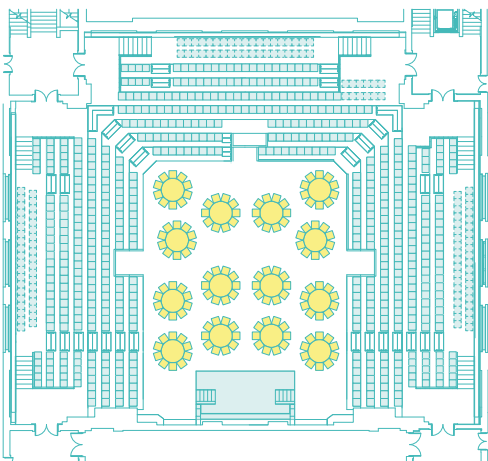

AUDITORIUM CAPACITIES

FULL THEATRE

132	■ Floor level seats
152	■ Bottom level seats
326	■ Middle level seats
390	■ Top level seats
1,000	Total seats

FLAT FLOOR

234	■ Floor level seats
234	Total seats

CABARET/BANQUET

140	Cabaret (10 x seats per table)
168	Banquet (12 x seats per table)

EXHIBITION

200m ²	Floor space (2,150ft ²)
Example	24 x 6ft tables with chairs