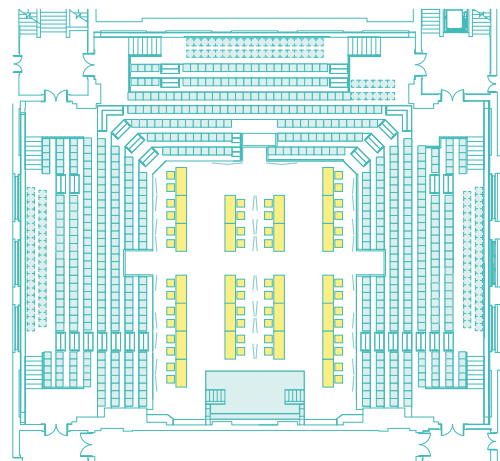

AUDITORIUM CAPACITIES

FULL THEATRE

132	■ Floor level seats
152	■ Bottom level seats
326	■ Middle level seats
390	■ Top level seats
1,000	Total seats

FLAT FLOOR

234	■ Floor level seats
234	Total seats

CABARET/BANQUET

140	Cabaret (10 x seats per table)
168	Banquet (12 x seats per table)

EXHIBITION

200m ²	Floor space (2,150ft ²)
Example	24 x 6ft tables with chairs