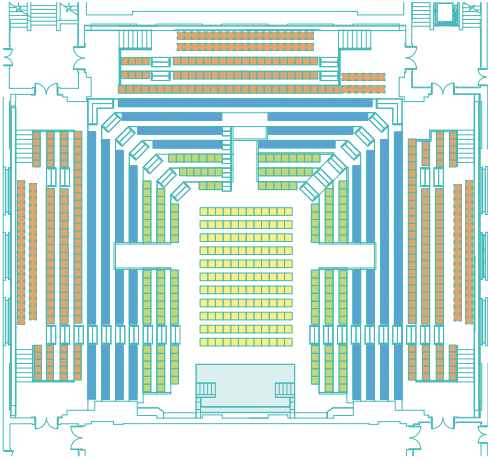

AUDITORIUM CAPACITIES

FULL THEATRE

132	■ Floor level seats
152	■ Bottom level seats
326	■ Middle level seats
390	■ Top level seats
1,000	Total seats

FLAT FLOOR

234	■ Floor level seats
234	Total seats

CABARET/BANQUET

140	Cabaret (10 x seats per table)
168	Banquet (12 x seats per table)

EXHIBITION

200m ²	Floor space (2,150ft ²)
Example	24 x 6ft tables with chairs