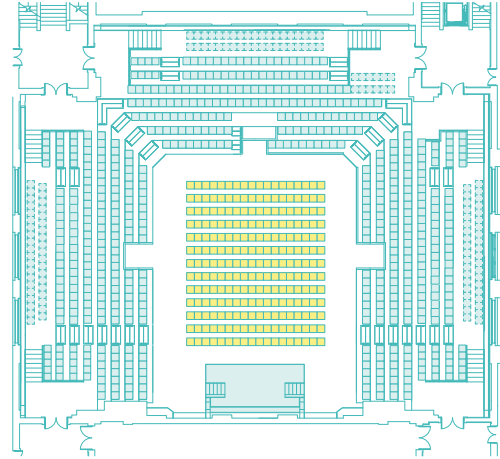

AUDITORIUM CAPACITIES

FULL THEATRE

132	■ Floor level seats
152	■ Bottom level seats
326	■ Middle level seats
390	■ Top level seats
1,000	Total seats

FLAT FLOOR

234	■ Floor level seats
234	Total seats

CABARET/BANQUET

140	Cabaret (10 x seats per table)
168	Banquet (12 x seats per table)

EXHIBITION

200m ²	Floor space (2,150ft ²)
Example	24 x 6ft tables with chairs